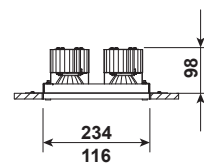

Different lumen output or wattage available on request

Product is also available with special application LED modules: Premium Color, CrispWhite,

Food WarmWhite, Food PremiumRed and many others - details on request

All other technical features such as: Luminaire Efficacy, LOR, Lumen maintenance L/B etc. available in our pricelist

Wattage of products may vary due to constant LED efficacy improvements. Luminous flux & Luminaire Power tolerance +/- 10%.

System power consumption (LED module & driver) depends on components used