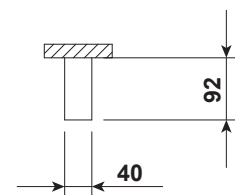

PROFI 40 LED

Surface mounted or Suspended LED luminaire with direct or direct / indirect lighting.

Mounting:	Directly on the ceiling - index nr. 6248.XXXX Suspended - standard 1,5 m long steel suspension wires to be ordered separately - two pieces per single luminaire needed
Body material:	Aluminium profile
Colour:	Standard Gray 9006, other RAL colours on request (please add RAL code after index number)
LED module:	Philips / Osram or Tridonic LED module included
Colour temperature:	3000K or 4000K
Colour Rendering Index (CRI)	>80 in standard, other on request
Driver:	Electronic driver in standard, DALI on request
Emergency unit:	on request - Standard or DALI 3 hour emergency unit
Movement sensor:	on request
Daylight control sensor:	on request
Operating temperature range:	0°C... +40°C
IP Class:	IP20 in standard, IP44 on request
Power:	220-240V 50/60Hz
Lighting direction:	Direct index nr. 6248.XXXX or Direct / indirect - index nr. 6248.UD.XXXX
Reflector type:	Aluminium white
Light distribution:	Symmetric
Diffuser:	White acrylic diffuser [WD] in standard, acrylic frosted [AC], microprismatic [MPR] or any other on request.
General data:	5 Years standard warranty UGR<19 diffuser on request

Index no.	Lumen output [lm]	Power [W]	Colour temp. [K]	CRI	Lifetime [h]	Warranty [Years]	MacAdam [SDCM]	Length [mm]	Weight [kg]
SURFACE MOUNTED									
6248.3300/830	3300	23	3000	Ra > 80	50.000	5	3	868	2,00
6248.3300/840	3300	23	4000	Ra > 80	50.000	5	3	868	2,00
6248.4400/830	4400	29	3000	Ra > 80	50.000	5	3	1149	2,50
6248.4400/840	4400	29	4000	Ra > 80	50.000	5	3	1149	2,50
6248.5500/830	5500	36	3000	Ra > 80	50.000	5	3	1430	3,00
6248.5500/840	5500	36	4000	Ra > 80	50.000	5	3	1430	3,00
SUSPENDED UP/DN									
6248.UD.6600/830	6600	44	3000	Ra > 80	50.000	5	3	1149	3,00
6248.UD.6600/840	6600	44	4000	Ra > 80	50.000	5	3	1149	3,00
6248.UD.8800/830	8800	58	3000	Ra > 80	50.000	5	3	1430	3,50
6248.UD.8800/840	8800	58	4000	Ra > 80	50.000	5	3	1430	3,50