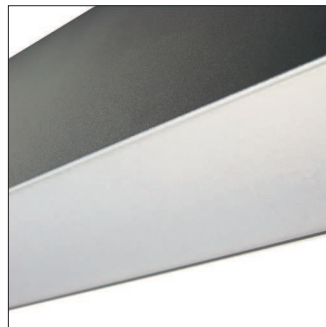

[AC] diffuser