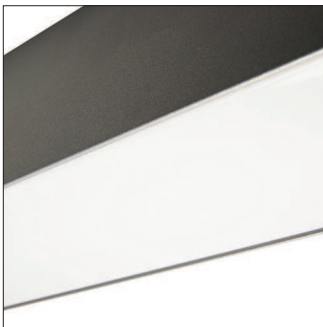

[WD] diffuser