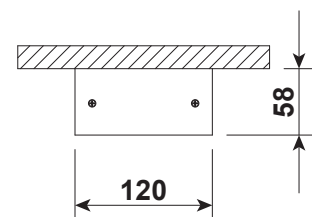

Index no.	Lumen output [lm]	Power [W]	Colour temp. [K]	CRI	Lifetime [H]	Warranty [Years]	MacAdam [SDCM]	Length [mm]	Weight [kg]
4817.2200/830	2200	15	3000	Ra > 80	50.000	5	3	587	2,00s
4817.2200/840	2200	15	4000	Ra > 80	50.000	5	3	587	2,00
4817.3300/830	3300	23	3000	Ra > 80	50.000	5	3	868	2,50
4817.3300/840	3300	23	4000	Ra > 80	50.000	5	3	868	2,50
4817.4400/830	4400	29	3000	Ra > 80	50.000	5	3	1149	3,00
4817.4400/840	4400	29	4000	Ra > 80	50.000	5	3	1149	3,00
4817.5500/830	5500	36	3000	Ra > 80	50.000	5	3	1430	4,00
4817.5500/840	5500	36	4000	Ra > 80	50.000	5	3	1430	4,00

All other technical features such as: Luminaire Efficacy, LOR, Lumen maintenance L/B etc. available in our pricelist

Wattage of products may vary due to constant LED efficacy improvements. Luminous flux & Luminaire Power tolerance +/- 10%.

System power consumption (LED module & driver) depends on components used