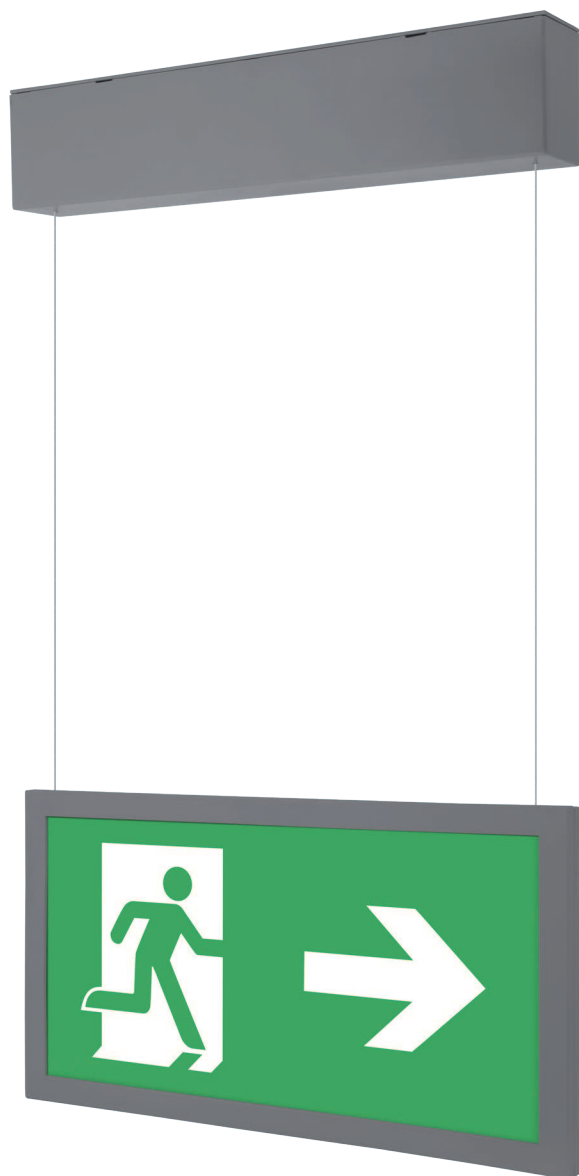

INFINITY

Emergency exit sign, body made of white or gray polycarbonate with sign made of plexiglass.

- Battery charging indication by LED
- Electronic protection against total battery discharge
- Self-test function (optional)
- Operation in emergency or mains and emergency mode available
- Using to central battery available
- Surface assembly, optional recessed
- The luminaire can be powered maintained or non maintained

- Mounting:** Surface (ceiling, rope sling)
Optionally recessed (ceiling**)
- Power supply:** Self contained - 220 - 240VAC/50 - 60Hz
Central battery - 220 - 240VAC/50 - 60Hz; 176 - 275VDC
Central battery FZLV - 24VDC
- Light source:** 1W, 2W LED
- Charging:** STANDARD: max. 24h
PREMIUM: max. 12h; energy-saving electronic charger
- Autonomy and batteries:** STANDARD: 1h or 3h, Ni-Cd 3,6V batteries
PREMIUM: 1h or 3h, LiFePO4 6,4V batteries
- Insulation class:** II or III
- IP rating:** IP44
- Viewing distance:** 30m
- Ambient temperature:** ta: 0°C÷40°C