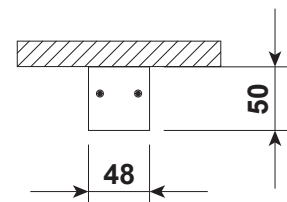

PROFI 48 LED

Surface mounted or Suspended LED luminaire

- Mounting:** Directly on the ceiling
Suspended - standard 1,5 m long steel suspension wires to be ordered separately - two pieces per single luminaire needed
- Body material:** Aluminium profile
- Colour:** Standard Gray 9006, other RAL colours on request (please add RAL code after index number)
- LED module:** Philips / Osram or Tridonic LED module included
- Colour temperature:** 3000K or 4000K
- Colour Rendering Index (CRI)** >80 in standard, other on request
- Driver:** Electronic driver in standard, DALI on request
- Emergency unit:** on request - Standard or DALI 3 hour emergency unit
- Movement sensor:** on request
- Daylight control sensor:** on request
- Operating temperature range:** 0°C ... +40°C
- IP Class:** IP20 in standard, IP44 on request
- Power:** 220-240V 50/60Hz
- Lighting direction:** Direct
- Reflector type:** Aluminium white
- Light distribution:** Symmetric
- Diffuser:** White acrylic diffuser [WD] in standard, acrylic frosted [AC], microprismatic [MPR] or any other on request.
- General data:** 5 Years standard warranty

Wattage of products may vary due to constant LED efficacy improvements. Luminous flux & Luminaire Power tolerance +/- 10%.

System power consumption (LED module & driver) depends on components used

Index no.	Lumen output [lm]	Power [W]	Colour temp. [K]	CRI	Lifetime [H]	Warranty [Years]	MacAdam [SDCM]	Length [mm]	Weight [kg]
4602.2200/830	2200	15	3000	Ra > 80	50.000	5	3	587	1,50
4602.2200/840	2200	15	4000	Ra > 80	50.000	5	3	587	1,50
4602.3300/830	3300	23	3000	Ra > 80	50.000	5	3	868	2,00
4602.3300/840	3300	23	4000	Ra > 80	50.000	5	3	868	2,00
4602.4400/830	4400	29	3000	Ra > 80	50.000	5	3	1149	2,50
4602.4400/840	4400	29	4000	Ra > 80	50.000	5	3	1149	2,50
4602.5500/830	5500	36	3000	Ra > 80	50.000	5	3	1430	3,50
4602.5500/840	5500	36	4000	Ra > 80	50.000	5	3	1430	3,50