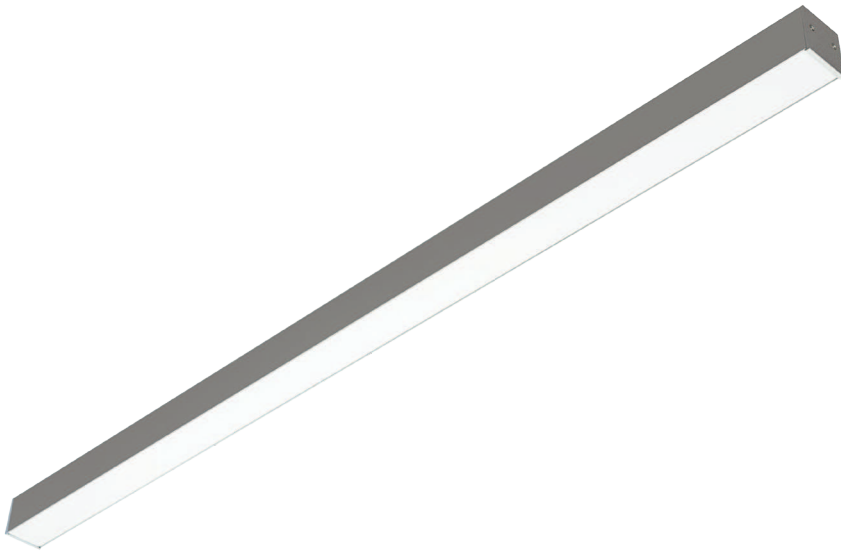

PROFI 48 LED

Surface mounted or Suspended LED luminaire

- Mounting:** Directly on the ceiling
Suspended - standard 1,5 m long steel suspension wires to be ordered separately - two pieces per single luminaire needed
- Body material:** Aluminium profile
- Colour:** Standard Gray 9006, other RAL colours on request (please add RAL code after index number)
- LED module:** Philips / Osram or Tridonic LED module included
- Colour temperature:** 3000K or 4000K
- Colour Rendering Index (CRI)** >80 in standard, other on request
- Driver:** Electronic driver in standard, DALI on request
- Emergency unit:** on request - Standard or DALI 3 hour emergency unit
- Movement sensor:** on request
- Daylight control sensor:** on request
- Operating temperature range:** 0°C ... +40°C
- IP Class:** IP20 in standard, IP44 on request
- Power:** 220-240V 50/60Hz
- Lighting direction:** Direct
- Reflector type:** Aluminium white
- Light distribution:** Symmetric
- Diffuser:** White acrylic diffuser [WD] in standard, acrylic frosted [AC], microprismatic [MPR] or any other on request.
- General data:** 5 Years standard warranty

UGR<19 diffusor on request
Luminaires can be connected into long lighting lines

Different lumen output or wattage available on request

All other technical features such as: Luminaire Efficacy, LOR, Lumen maintenance L/B etc. available in our pricelist

PROFI 48 LED

Available versions

Accessories

6247.15

6564.15

Index no. Steel wire suspension

6247.15 single 1,5 m long suspension set for PROFI luminaire - 2 pcs. Per luminaire needed.

6564.15 1,5 m long transparent power cable with ceiling base and terminal block