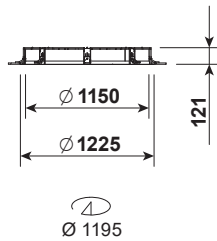

PLAFO 1150 RE LED

Index no.	Lumen output [lm]	Power [W]	Colour temp. [K]	CRI	Lifetime [H]	Warranty [Years]	MacAdam [SDCM]	Weight [kg]
Standard with trim								
6579.21000/830	21000	135	3000	Ra > 80	50.000	5	3	15,00
6579.21000/840	21000	135	4000	Ra > 80	50.000	5	3	15,00
Trimless version								
6580.21000/830	21000	135	3000	Ra > 80	50.000	5	3	15,00
6580.21000/840	21000	135	4000	Ra > 80	50.000	5	3	15,00

Recessed LED downlight for installation in suspended ceilings.

- Mounting:** Ceiling recessed with visible trim index nr. 6579 or trimless version - index nr. 6580 , mounting brackets included
- Body material:** Steel and aluminium
- Colour:** Standard White RAL 9016, other RAL colours on request (please add RAL colour after index number)a
- LED module:** Philips / Osram / Tridonic or equivalent LED module included
- Colour temperature:** 3000K or 4000K
- Colour Rendering Index (CRI)** >80 in standard
- Driver:** Electronic driver in standard, DALI on request
- Emergency unit:** On request - Standard or DALI 3 hour emergency unit
- Movement sensor:** on request
- Daylight control sensor:** on request
- Operating temperature range:** 0°C ... +40°C
- IP Class:** IP20 in standard, IP44 on request
- Power:** 220-240V 50/60Hz
- Lighting direction:** Direct lighting
- Reflector type:** Aluminium white
- Light distribution:** Symmetric
- Diffuser:** Altuglas [ALT] opalic diffusor in standard, Microprismatic [MPR] on request
- General data:** 5 Years standard warranty
Different lumen output or wattage available on request
All other technical features such as: Luminaire Efficacy, LOR, Lumen maintenance L/B etc. available in our pricelist
Wattage of products may vary due to constant LED efficacy improvements. Luminous flux & Luminaire Power tolerance +/- 10%.
System power consumption (LED module & driver) depends on components used