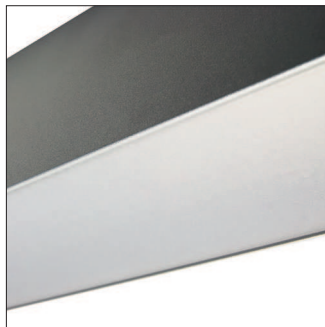

[AC] diffuser