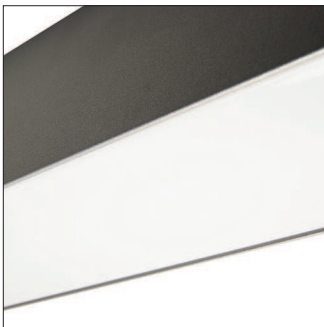

[WD] diffuser