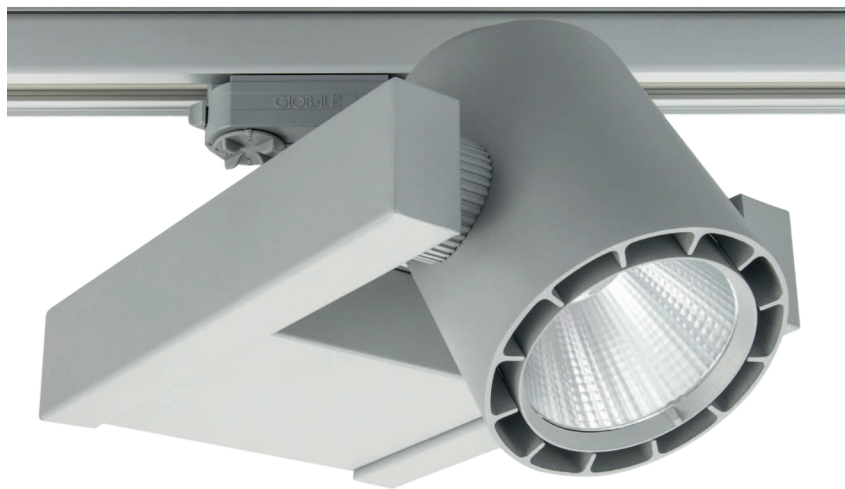

GOT WING SPOT MINI LED

LED spotlight for three - phase track systems.

Mounting:	Directly in 3 phase track
Body material:	Steel and aluminium
Colour:	Standard Gray RAL 9006, other RAL colours on request (please add RAL code after index number)
LED module:	Philips / Osram or Tridonic LED module included
Colour temperature:	2700K, 3000K or 4000K
Colour Rendering Index (CRI):	>80 or >90 in standard
Driver:	Electronic driver in standard, DALI on request
Emergency unit:	N/A
Movement sensor:	N/A
Daylight control sensor:	N/A
Operating temperature range:	0°C ... +40°C
IP Class:	IP20
Power:	220-240V 50/60Hz
Lighting direction:	Direct lighting with possibility of light direction adjustment
Reflector type:	Aluminium glossy
Light distribution:	Symmetric
Reflector beam angle:	12° / 24° / 36°
Diffuser:	Clear glass
General data:	5 Years standard warranty, possible extension with project registration

Different lumen output or wattage available on request

Product is also available with special application LED modules: Premium Color, CrispWhite,

Food WarmWhite, Food PremiumRed and many others - details on request