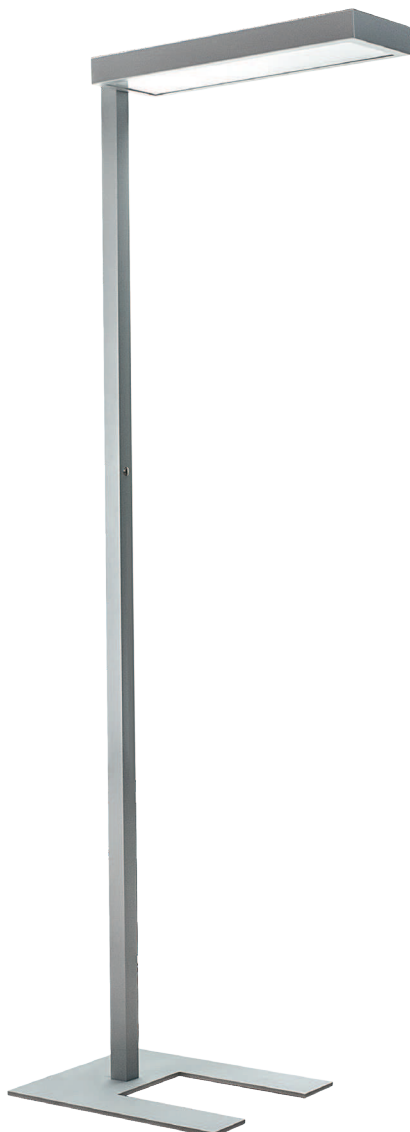

OFFICE LED SLIM

Free standing floor LED luminaire with direct or direct / indirect lighting.

Mounting:	Free standing
Body material:	Steel and aluminium
Colour:	Standard Gray 9006, other RAL colours on request (please add RAL code after index number)
LED module:	Philips / Osram or Tridonic LED modules included
Colour temperature:	3000K or 4000K
Colour Rendering Index (CRI)	>80 in standard, other on request
Driver:	Electronic driver in standard, DALI on request
Emergency unit:	on request - Standard or DALI 3 hour emergency unit
Movement sensor:	on request
Daylight control sensor:	on request
Operating temperature range:	0°C ... +40°C
IP Class:	IP20 in standard, IP44 on request
Power:	220-240V 50/60Hz
Lighting direction:	Direct index nr. 6591.XXXX or Direct / indirect - index nr. 6591.UD.XXXX
Reflector type:	N/A
Light distribution:	Symmetric
Diffuser:	Microprismatic [MPR] in standard, white acrylic diffuser [WD], acrylic frosted [AC] or any other diffuser on request
General data:	5 Years standard warranty UGR<19 diffuser on request Different lumen output or wattage available on request All other technical features such as : Luminaire Efficacy, LOR, Lumen maintenance L/B etc. available in our pricelist Wattage of products may vary due to constant LED efficacy improvements. Luminous flux & Luminaire Power tolerance +/- 10%. System power consumption (LED module & driver) depends on components used

 IP20 220-240 V
50-60 Hz

Index no.	Lumen output [lm]	Power [W]	Colour temp. [K]	CRI	Lifetime [H]	Warranty [Years]	MacAdam [SDCM]	Weight [kg]
6591.4400/830	4400	29	3000	Ra > 80	50.000	5	3	15,00
6591.4400/840	4400	29	4000	Ra > 80	50.000	5	3	15,00
UP/DN								15,00
6591.UD.8800/830	8800	57	3000	Ra > 80	50.000	5	3	15,00
6591.UD.8800/840	8800	57	4000	Ra > 80	50.000	5	3	15,00